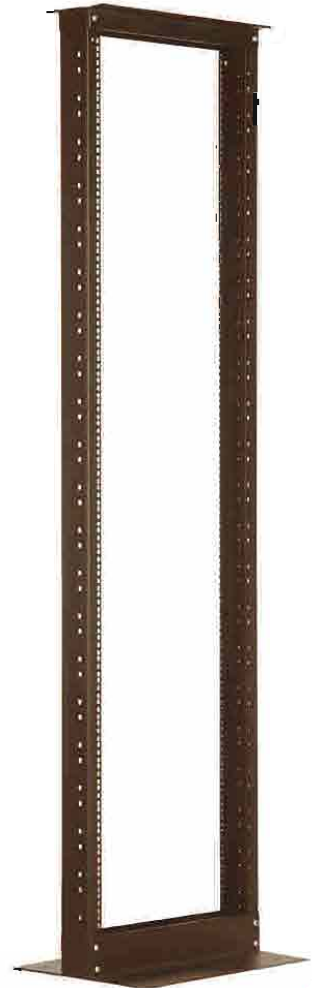

42U U-frames(left+right)=11.8kg.

48U U-frames(left+right)=13kg.

- Each base unit is made from 7-6mm. casted steel and upper L connections are 5mm. casted steel for more stabilization.

Since the base and upper L parts are casted, it is designed for self-interlocking of all parts.

Bases (front and rear)=13kg.

Upper L parts (front and rear)=4kg.

- Each side of U-frame is punched in different shapes.

One side is punched with 9.5x9.5mm. square holes that allow to use with M5/M6 caged nuts.

Other side of U-frame is punched with m5 round holes that allow to use M6 self-tapping screws.

- Surface Treatment : Fosfat coating

- Painting : Ral9005-Black / Ral7035 light gray

- Shipment Configuration:

2ea. U-frames (in defined U heights, 26U,36U,42U or 47U)

2ea. Base plates

2ea. Upper connection L parts

30ea. M6 self-tapping screws