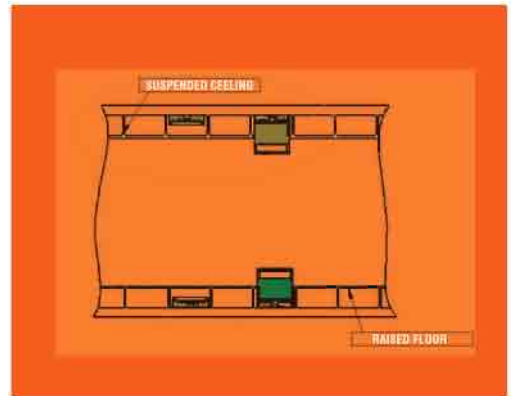

**SOHO Slimline**

**MOUNTING TYPE2:  
HORIZONTAL OPENING ON  
WALL**

**MOUNTING TYPE3: ON CEILING or UNDER  
SUSPENDED CEILING**

**VERTICAL OPENNING ON CEILING**

**UNDER SUSPENDED CEILING**

**MOUNTING TYPE 4:  
ON FLOOR or UNDER  
RAISED FLOOR**

**ON FLOOR**

**UNDER RAISED FLOOR**